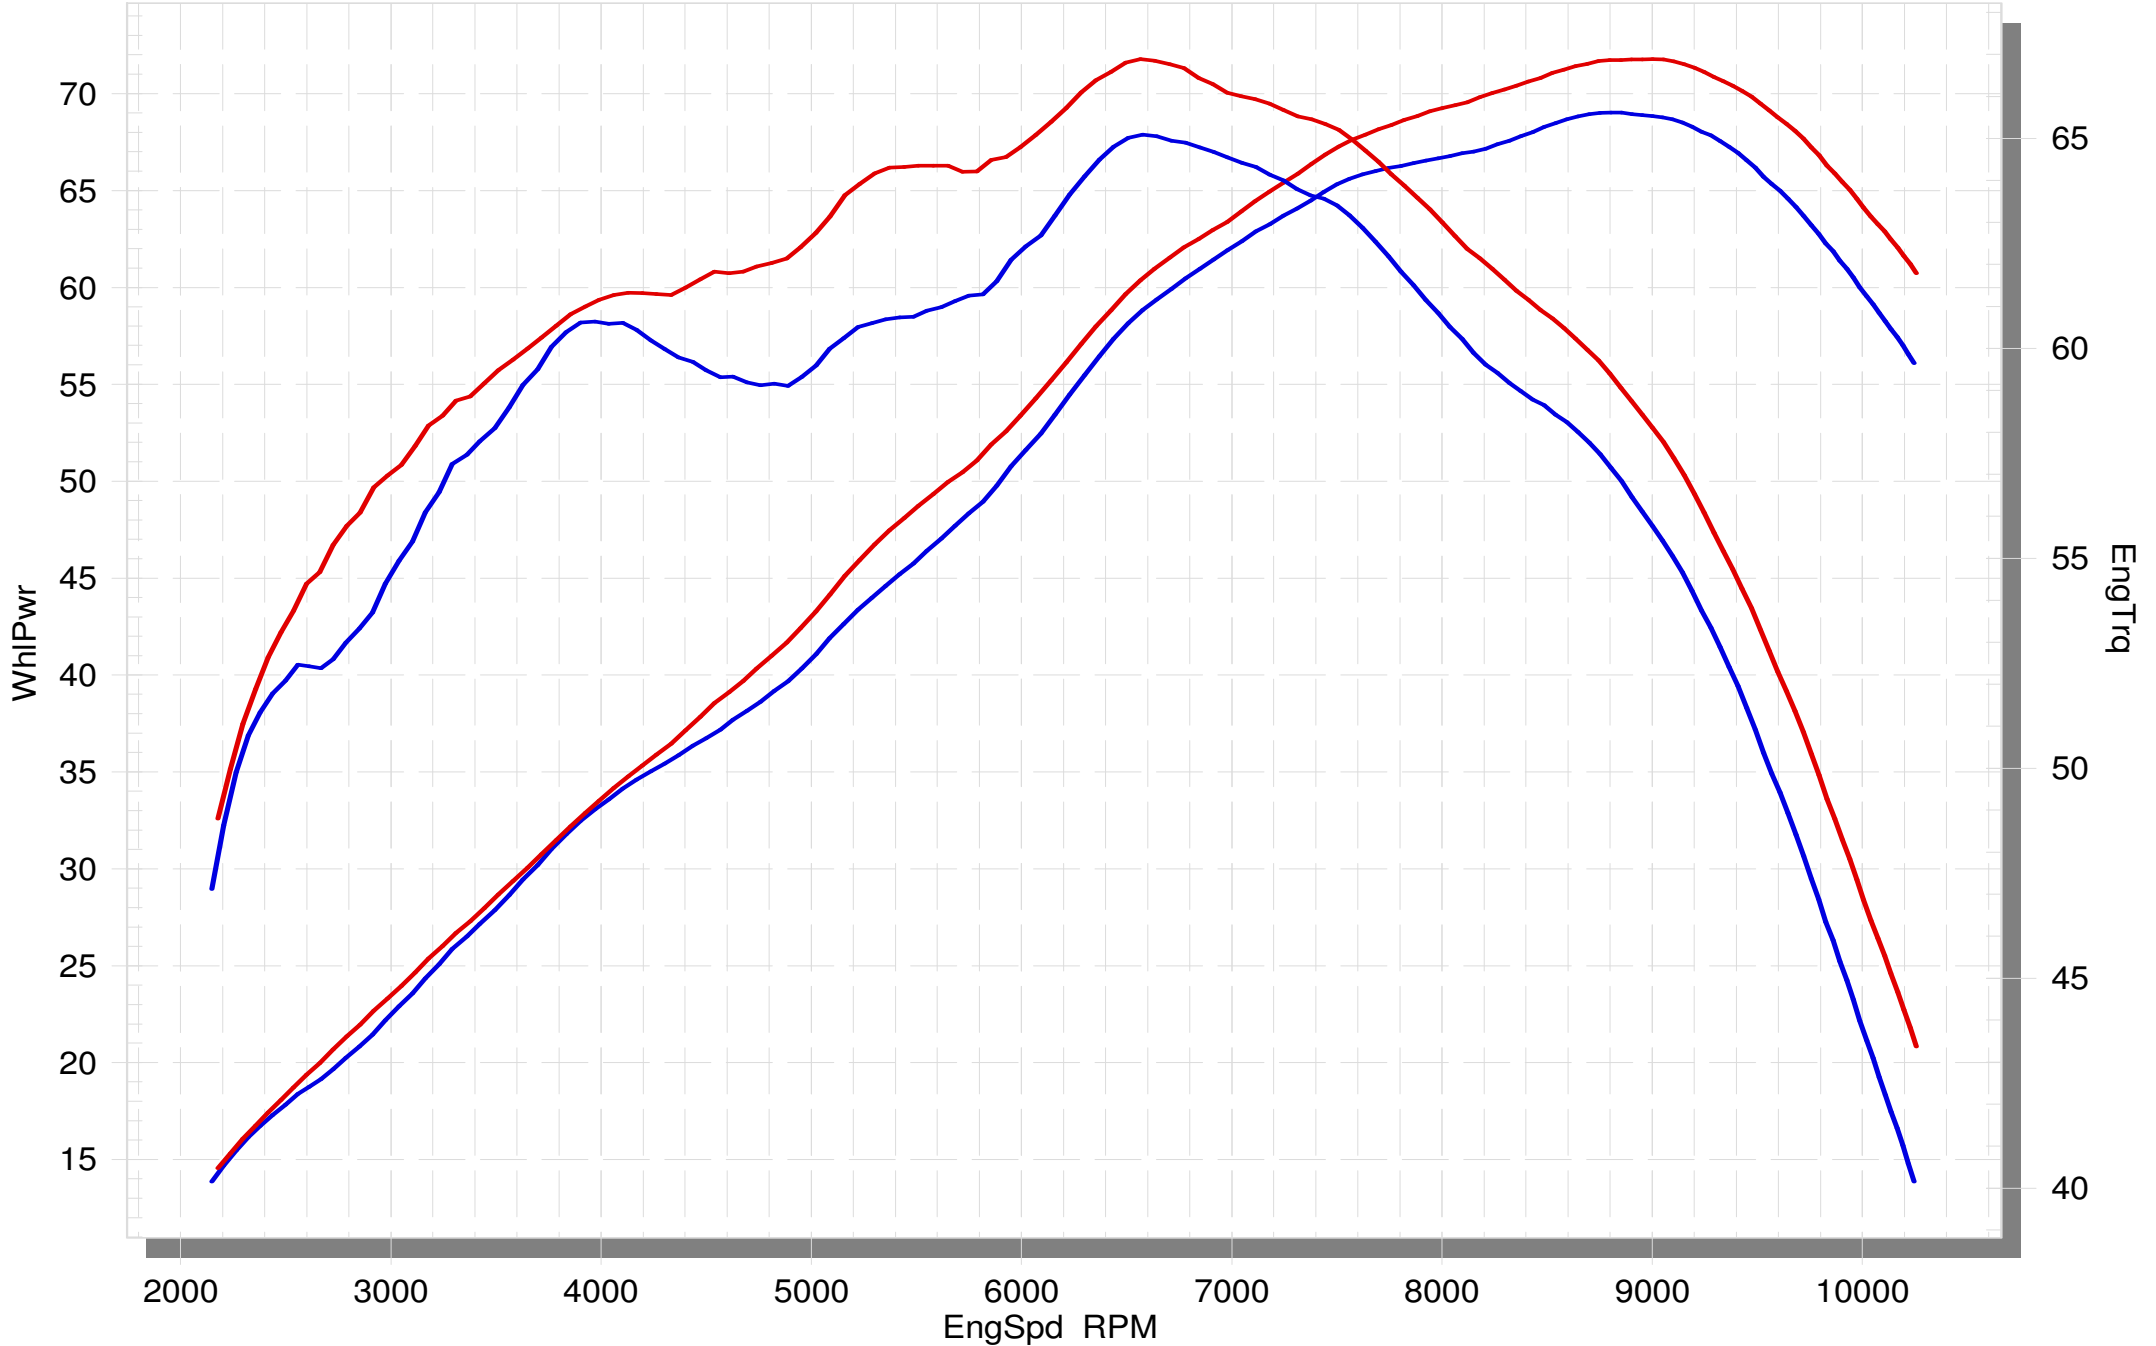

YAMAHA TRACER 700

 STOCK

 RACING OPEN

YAMAHA TRACER 700

STOCK

RACING EC-ECE approved