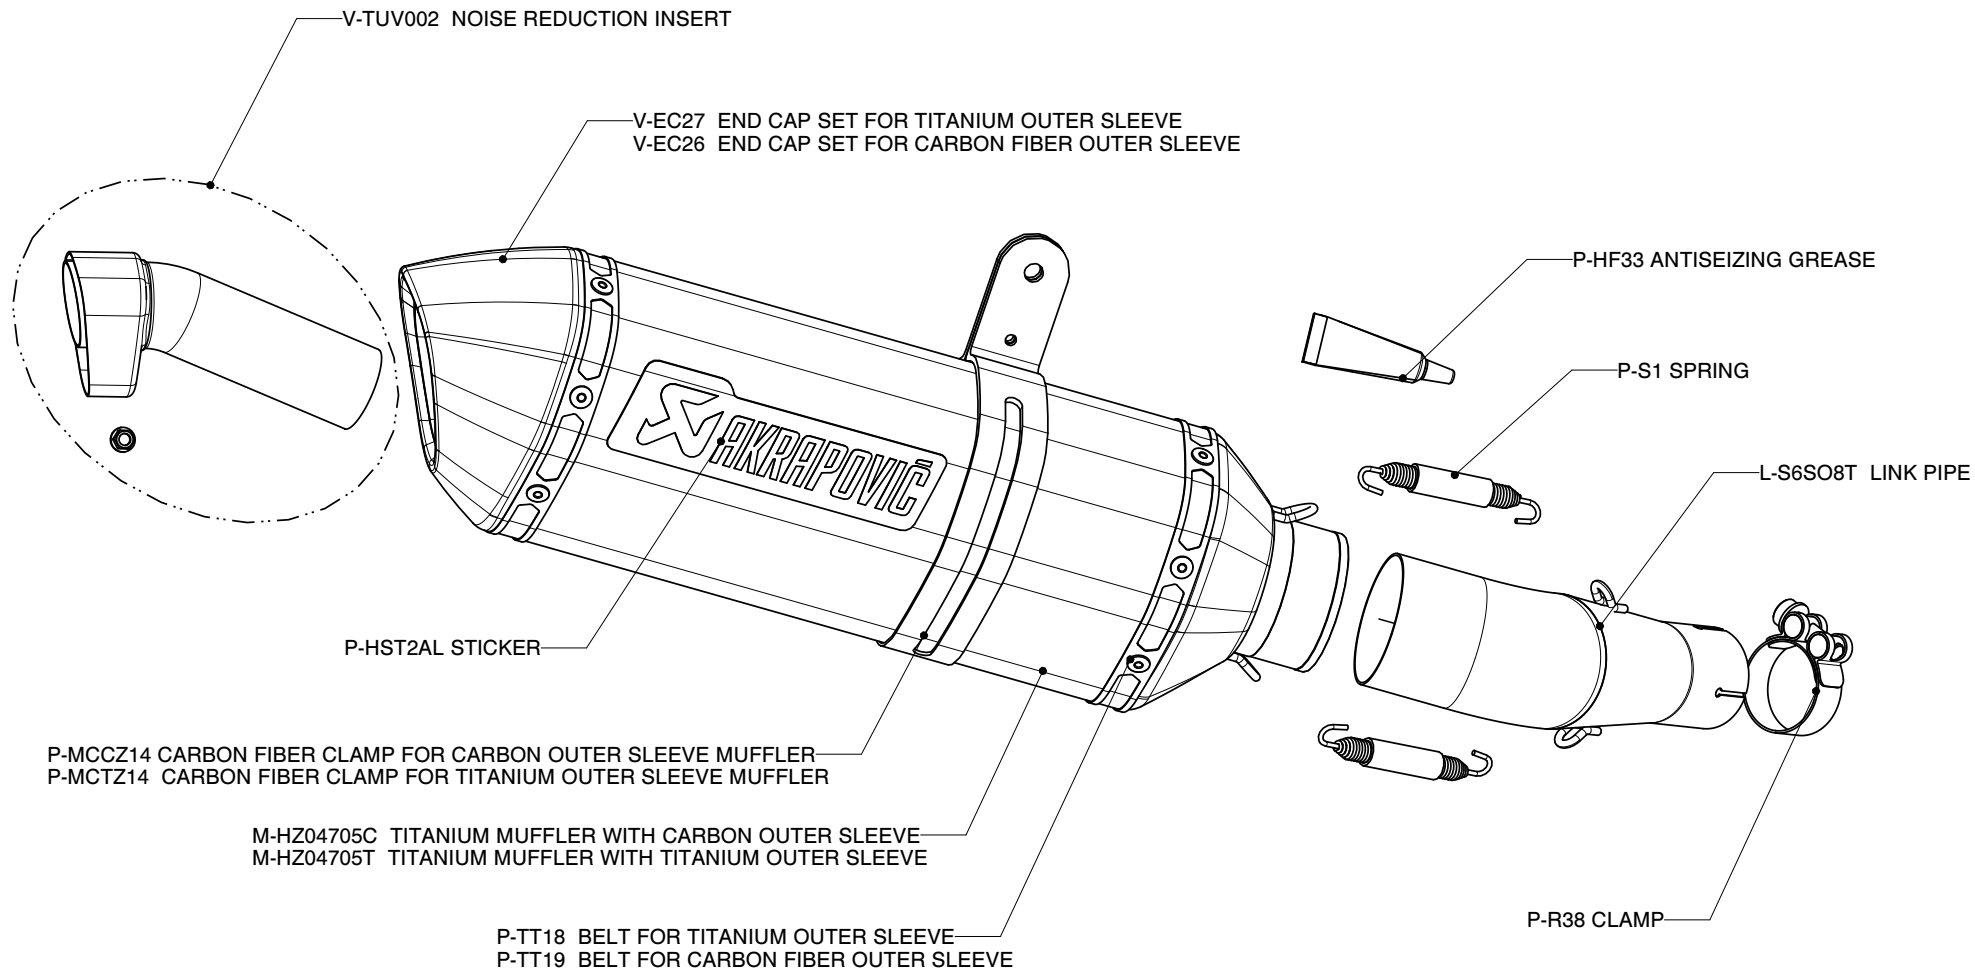

**Suzuki GSX-R600, Partial exhaust system / Slip-ON line / Street legal**  
**Suzuki GSX-R750, Partial exhaust system / Slip-ON line / Street legal**  
**Product code: S-S6SO8-HZC**  
**S-S6SO8-HZT**

MUFFLER REPAIR KITS	
REPACK	P-RPCK39
Ca SLEEVE	P-RKS115ZC30
Ti SLEEVE	P-RKS116ZT30