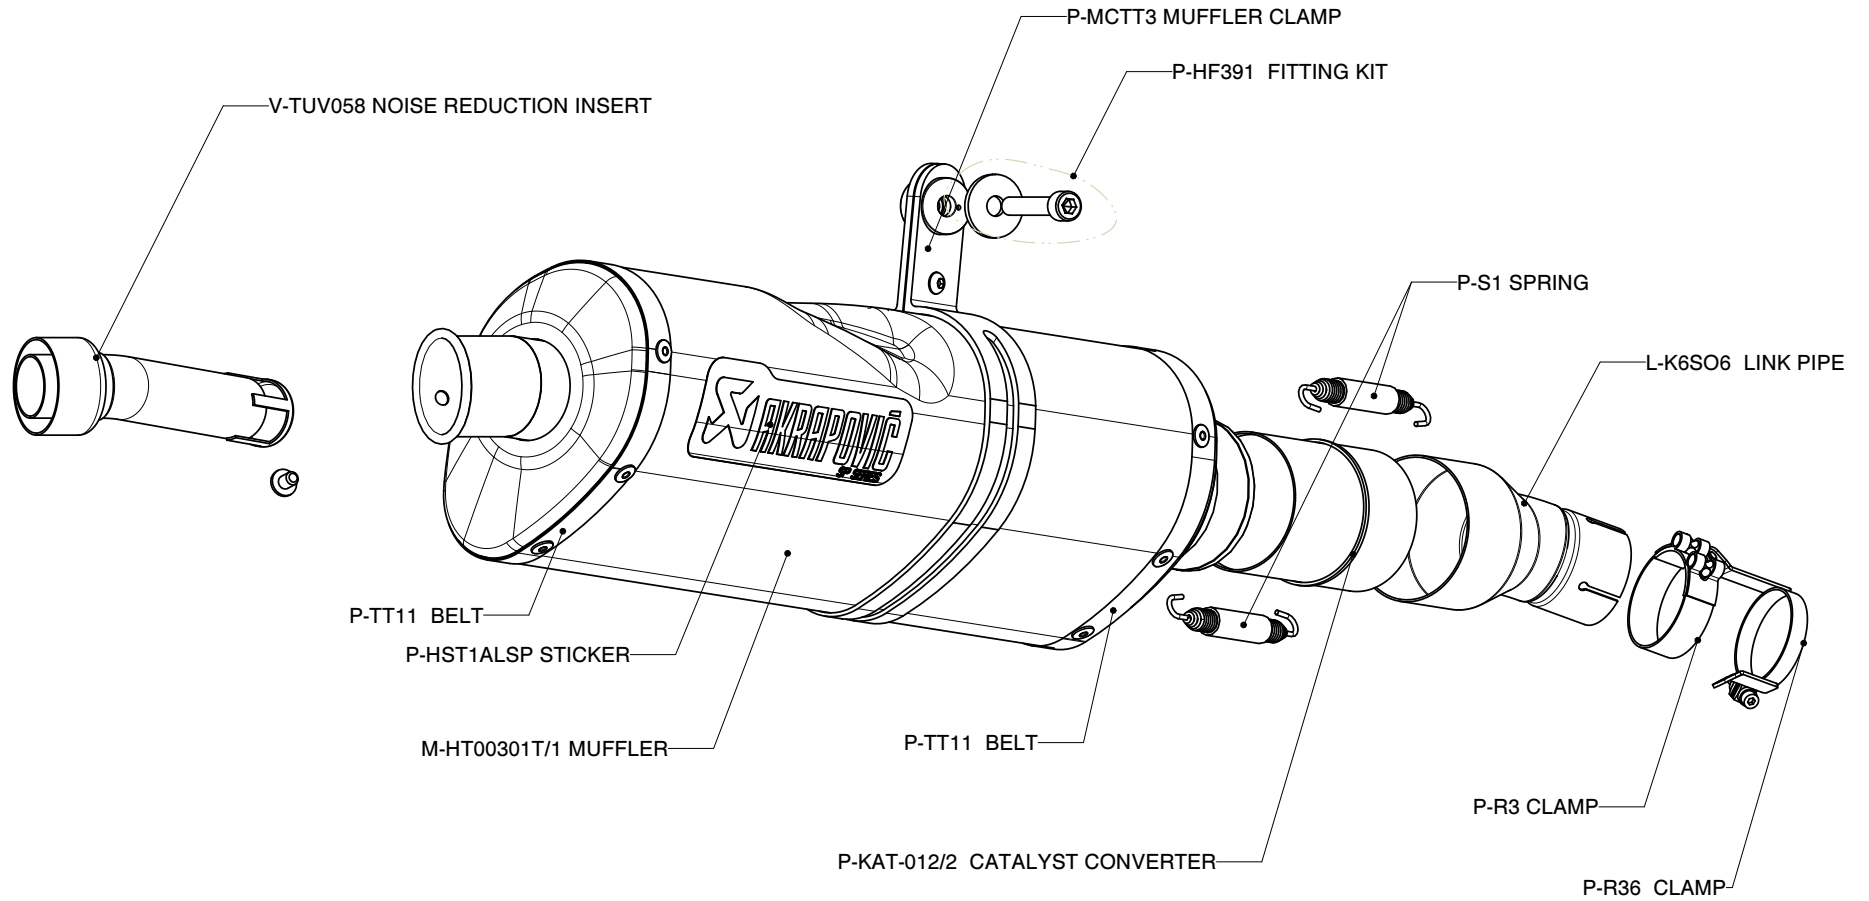

**Kawasaki ER-6N/F , SLIP-ON exhaust sistem / Street legal**  
**Product code: SS-K6SO5-HTT**

MUFFLER REPAIR KITS	
REPACK	P-RPCK34
SLEEVE	P-RKS245TT40