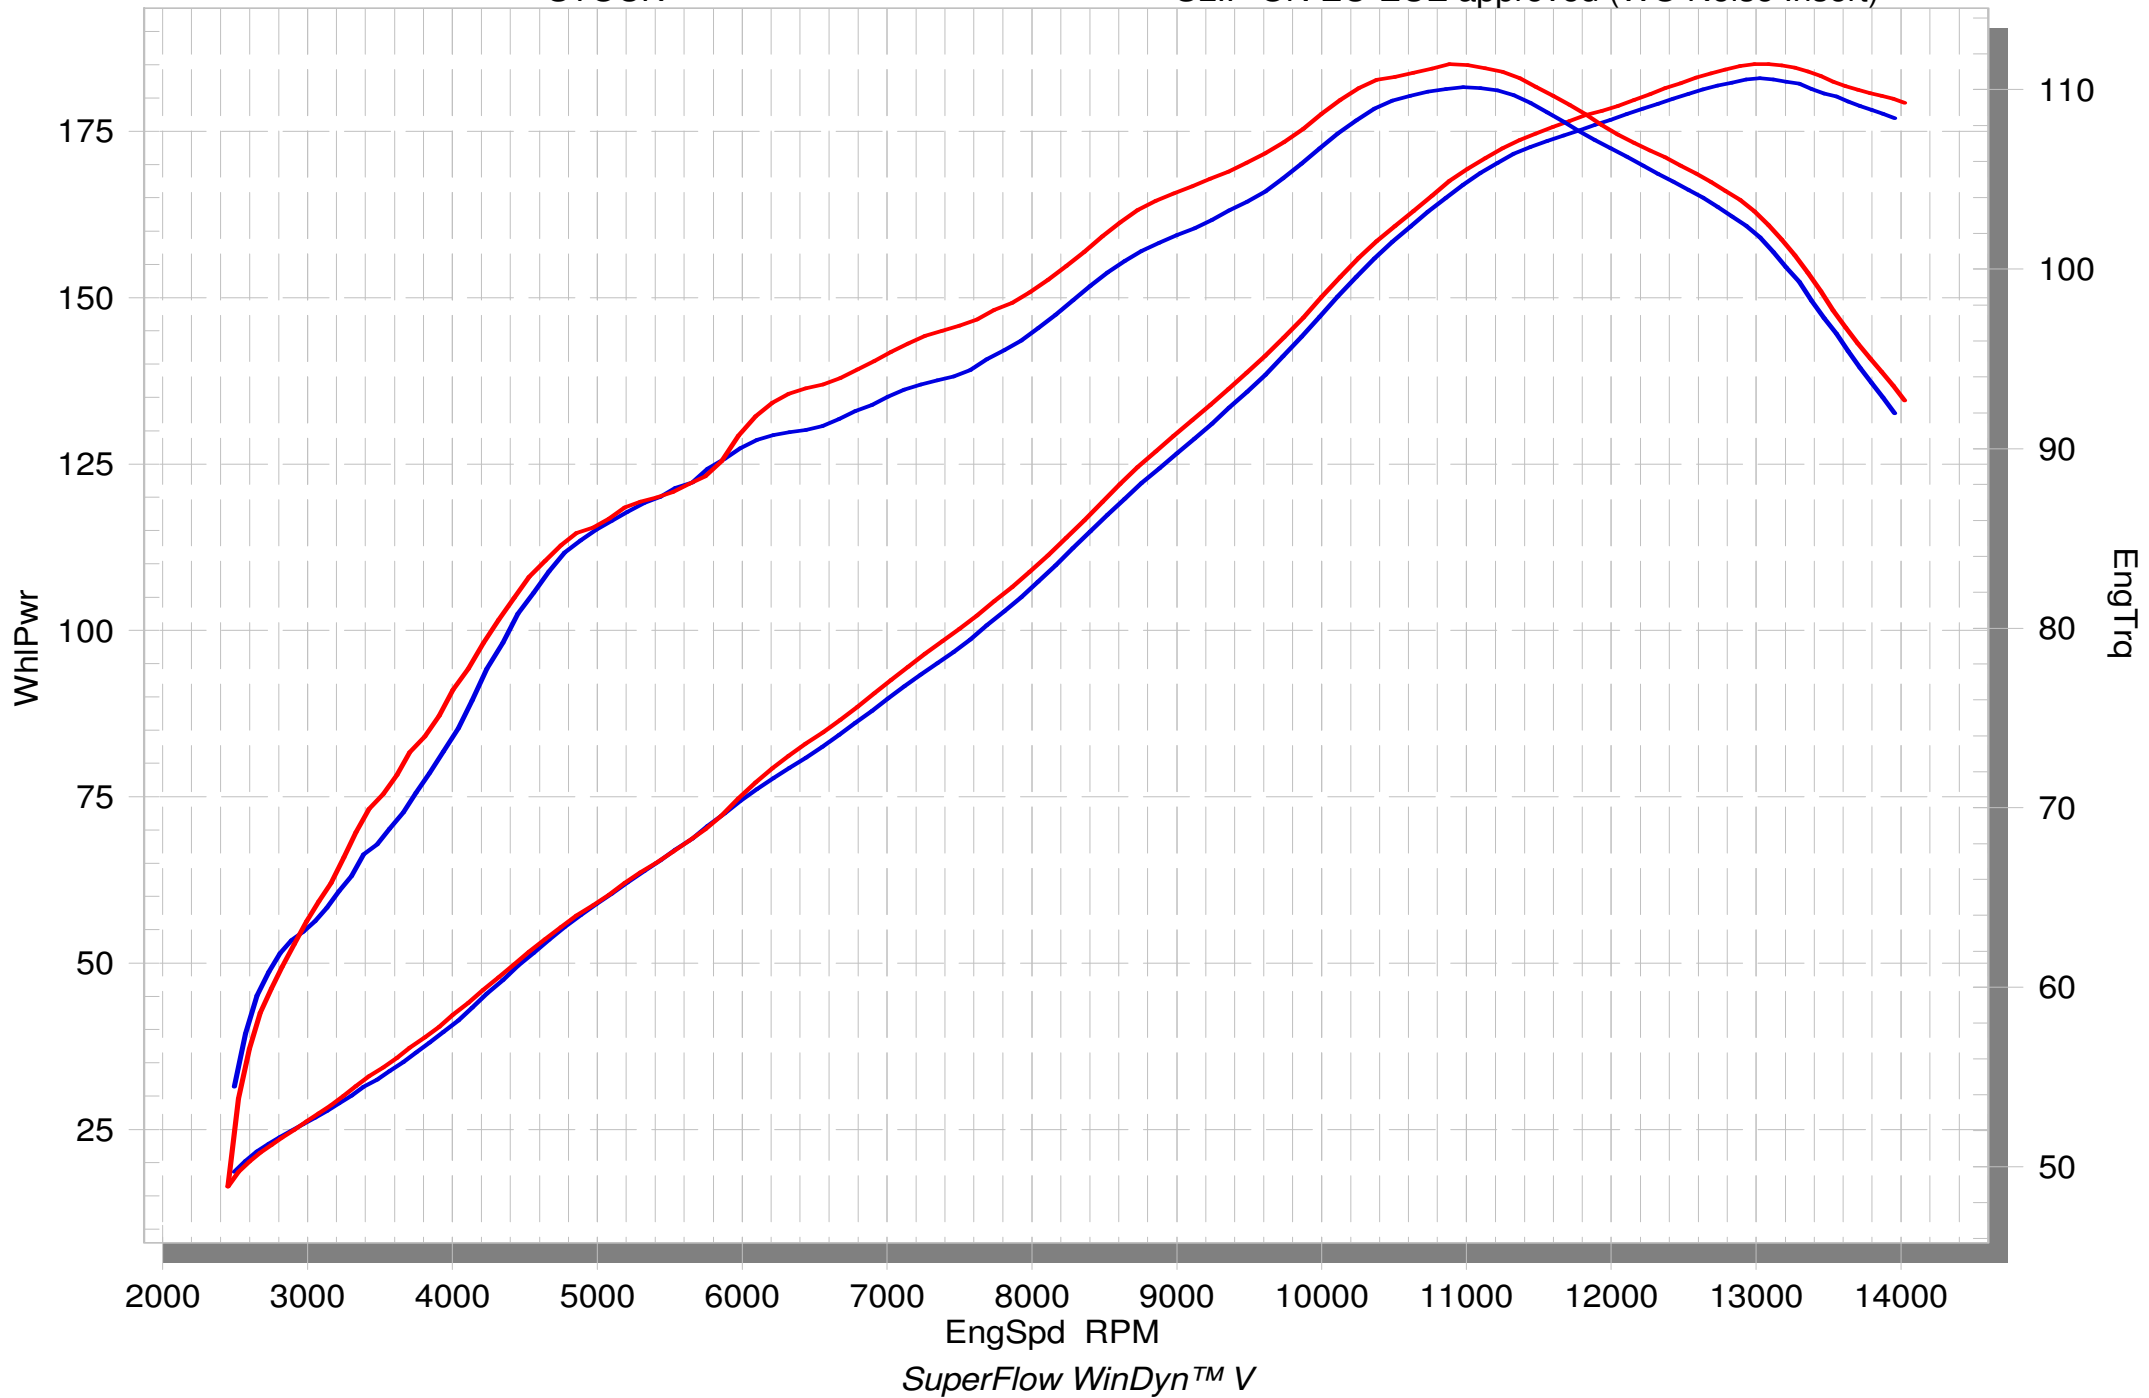

SUZUKI GSX-R 1000

STOCK

SLIP-ON EC-ECE approved (WO Noise Insert)

SUZUKI GSX-R 1000

 STOCK

 SLIP-ON EC-ECE approved (W Noise Insert)