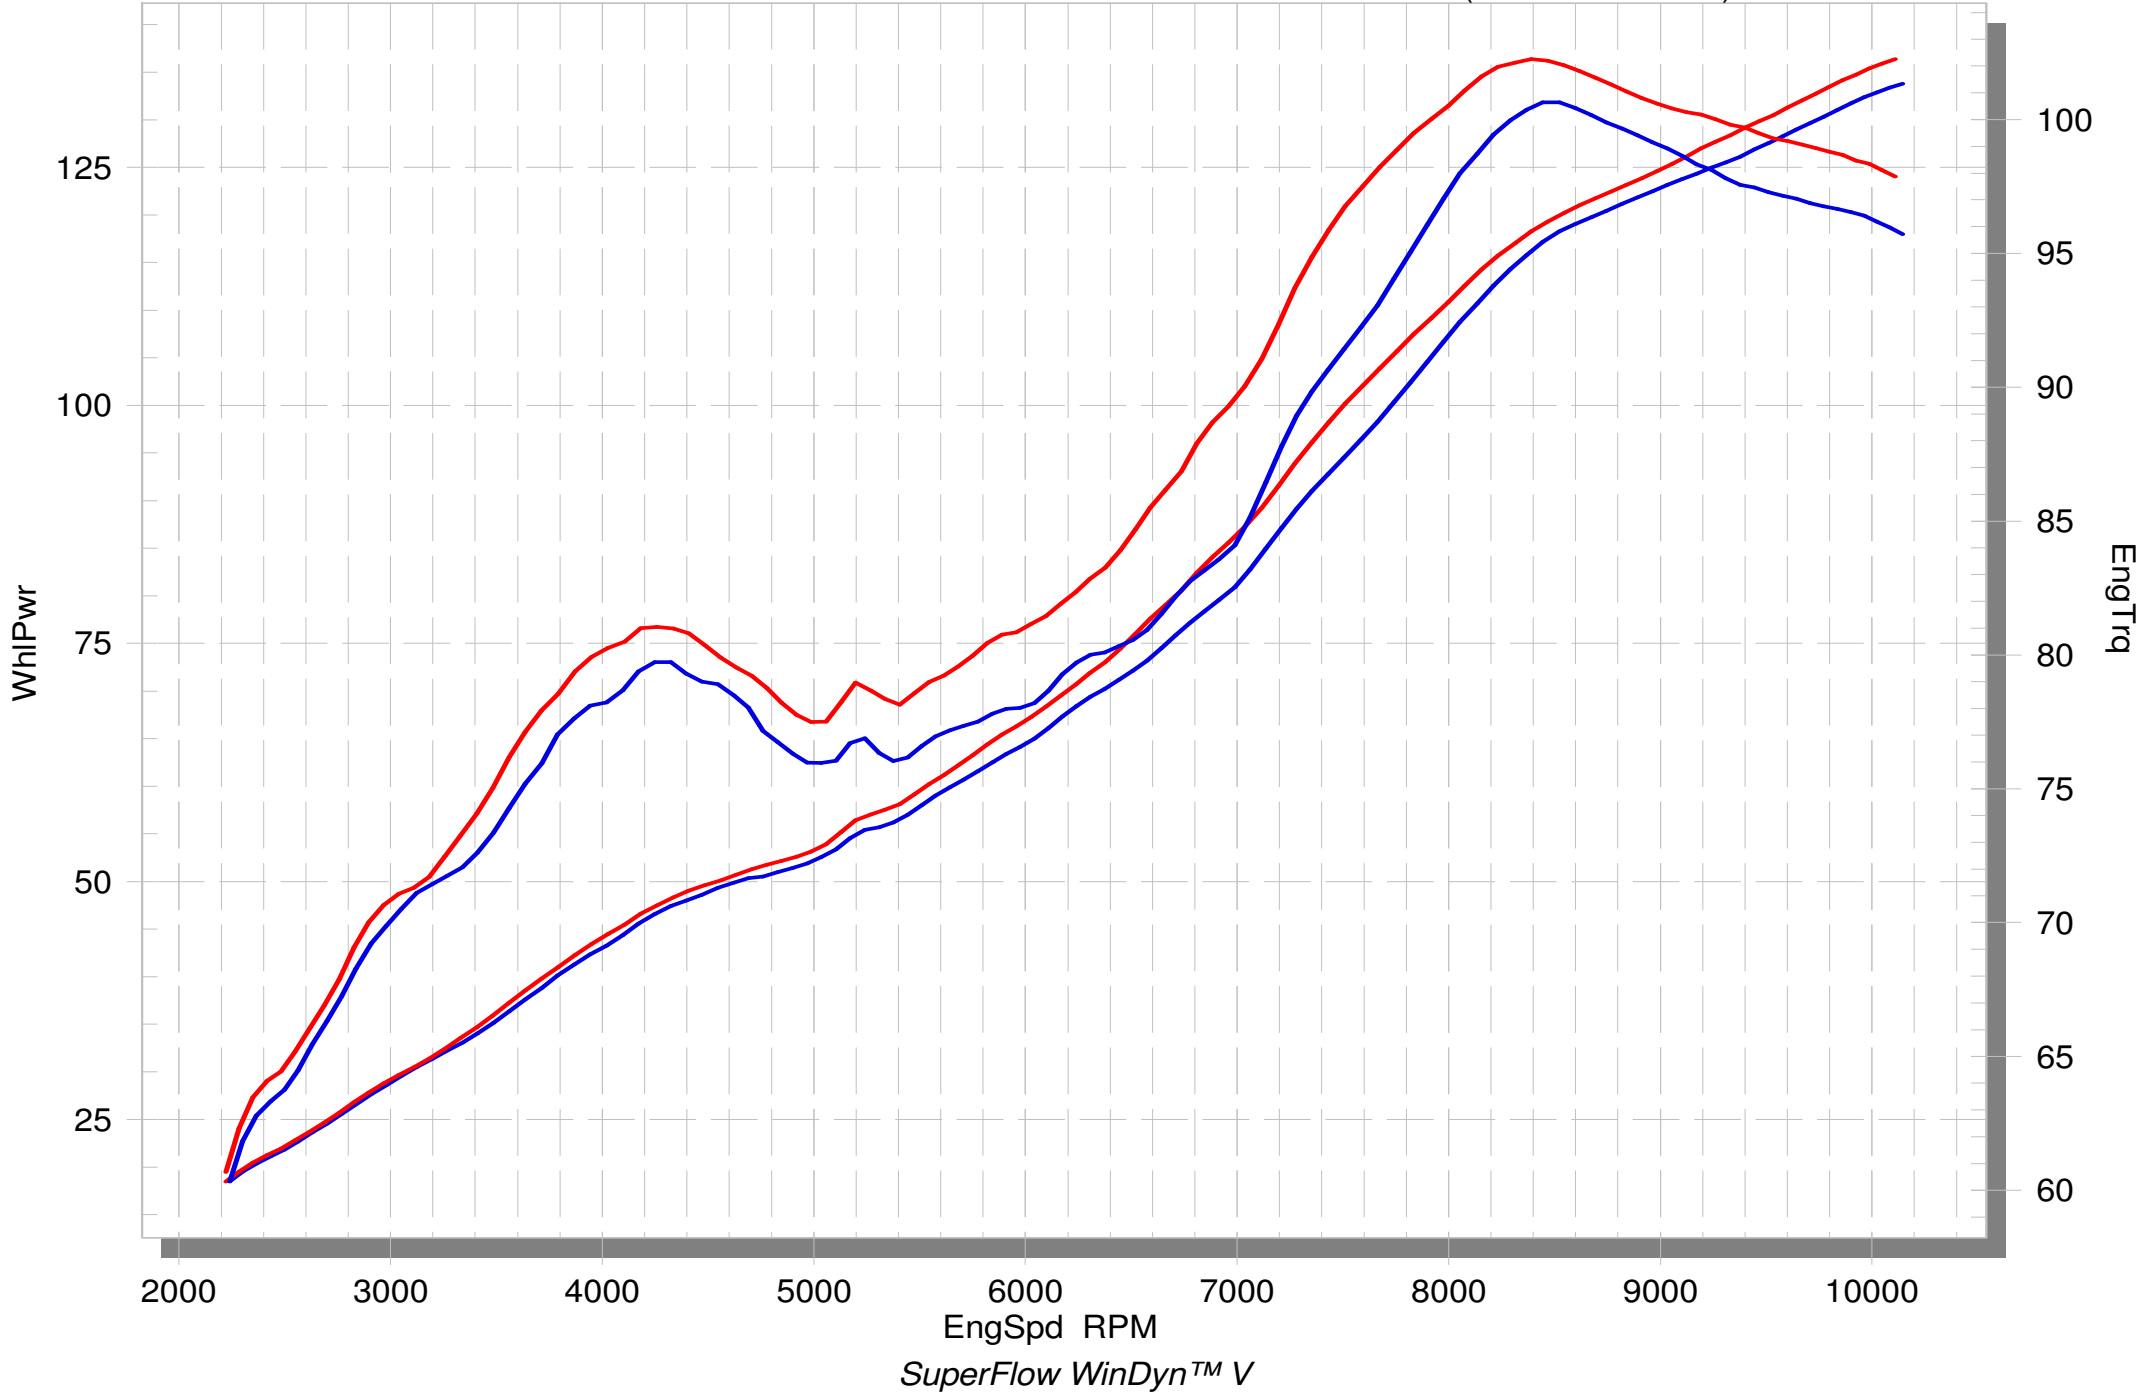

Honda CB 1000 R

 STOCK

 SLIP-ON (WO Noise Insert)

Honda CB 1000 R

 STOCK

 SLIP-ON (W Noise Insert)